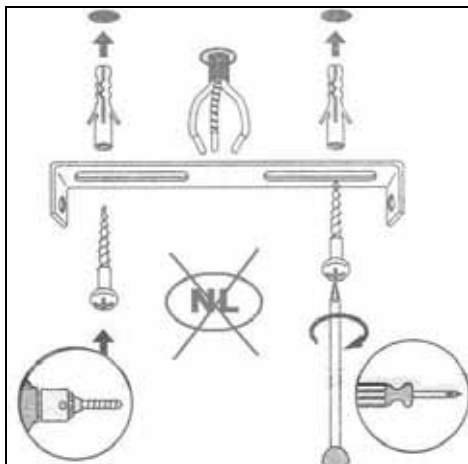

Line drawing of the item

Item number: 17990/05/31

Technical details

Materials used:	Metal
Color:	WHITE
Dimmable and how is fixture dimmable	Yes
Size:	Height: 11CM
	Length: 12CM
	Width: 7CM
	Net weight: 0.3kg
Power requirements:	220-240V~50Hz
Bulb type and maximum wattage:	GU10 LED Max.1x4.5W
Number of bulbs:	1x GU10 LED
IP degree:	IP20