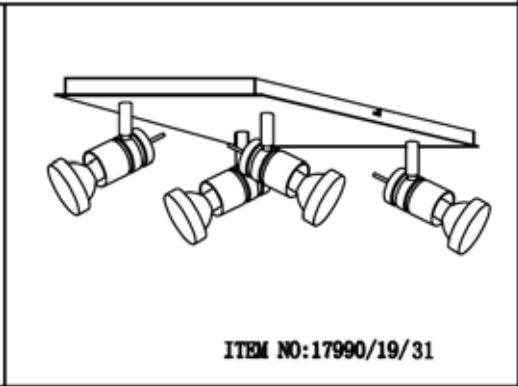

Line drawing of the item

Item number: 17990/05/31

Technical details

Materials used:	Metal
Color:	WHITE
Dimmable and how is fixture dimmable	Yes
Size:	Height: 11CM
	Length: 12CM
	Width: 7CM
	Net weight: 0.3kg
Power requirements:	220-240V~50Hz
Bulb type and maximum wattage:	GU10 LED Max.1x4.5W
Number of bulbs:	1x GU10 LED
IP degree:	IP20