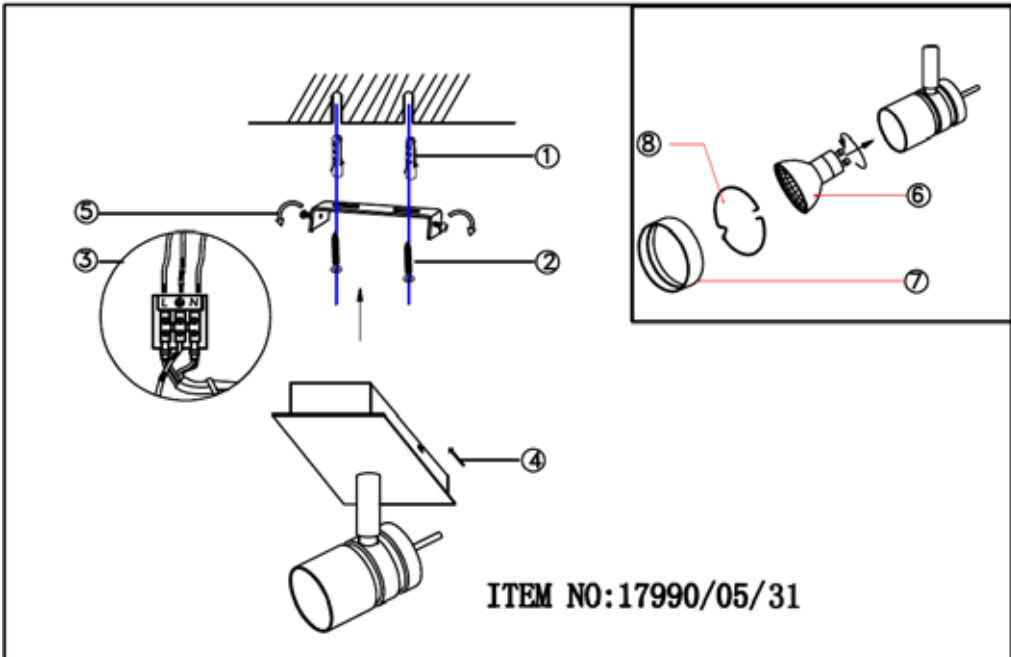

Line drawing of the item

Item number: 17990/05/31

Technical details

Materials used:	Metal
Color:	WHITE
Dimmable and how is fixture dimmable	Yes
Size:	Height: 11CM
	Length: 12CM
	Width: 7CM
	Net weight: 0.3kg
Power requirements:	220-240V~50Hz
Bulb type and maximum wattage:	GU10 LED Max.1x4.5W
Number of bulbs:	1x GU10 LED
IP degree:	IP20