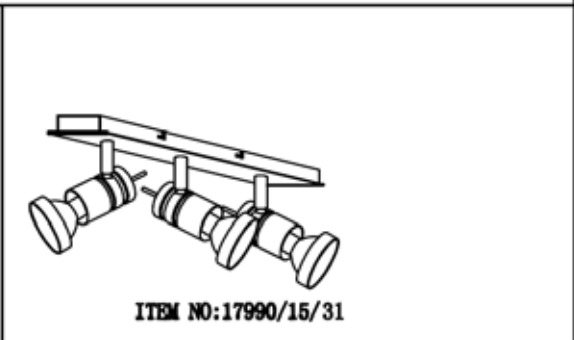

Line drawing of the item

Item number: 17990/05/31

Technical details

Materials used:	Metal
Color:	WHITE
Dimmable and how is fixture dimmable	Yes
Size:	Height: 11CM
	Length: 12CM
	Width: 7CM
	Net weight: 0.3kg
Power requirements:	220-240V~50Hz
Bulb type and maximum wattage:	GU10 LED Max.1x4.5W
Number of bulbs:	1x GU10 LED
IP degree:	IP20