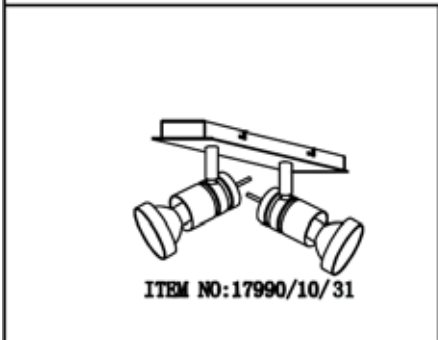

Line drawing of the item

Item number: 17990/05/31

Technical details

Materials used:	Metal
Color:	WHITE
Dimmable and how is fixture dimmable	Yes
Size:	Height: 11CM
	Length: 12CM
	Width: 7CM
	Net weight: 0.3kg
Power requirements:	220-240V~50Hz
Bulb type and maximum wattage:	GU10 LED Max.1x4.5W
Number of bulbs:	1x GU10 LED
IP degree:	IP20