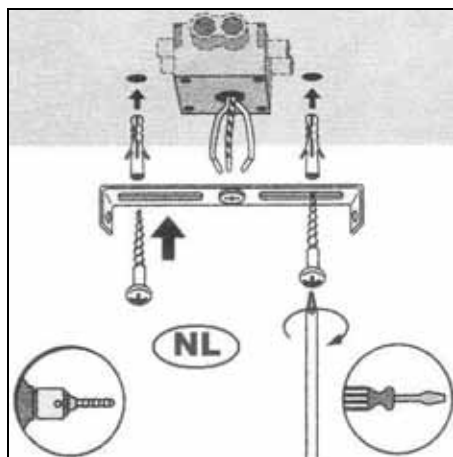

Line drawing of the item

Item number: 17990/05/31

Technical details

Materials used:	Metal
Color:	WHITE
Dimmable and how is fixture dimmable	Yes
Size:	Height: 11CM
	Length: 12CM
	Width: 7CM
	Net weight: 0.3kg
Power requirements:	220-240V~50Hz
Bulb type and maximum wattage:	GU10 LED Max.1x4.5W
Number of bulbs:	1x GU10 LED
IP degree:	IP20