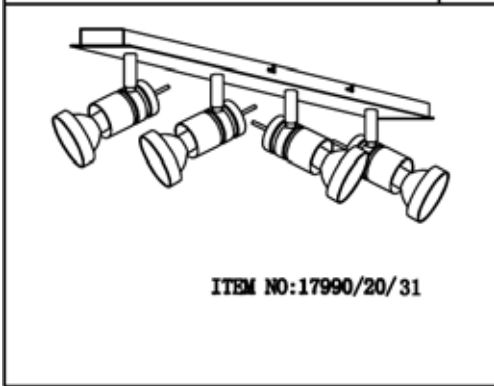

Line drawing of the item

Item number: 17990/05/31

Technical details

Materials used:	Metal
Color:	WHITE
Dimmable and how is fixture dimmable	Yes
Size:	Height: 11CM
	Length: 12CM
	Width: 7CM
	Net weight: 0.3kg
Power requirements:	220-240V~50Hz
Bulb type and maximum wattage:	GU10 LED Max.1x4.5W
Number of bulbs:	1x GU10 LED
IP degree:	IP20