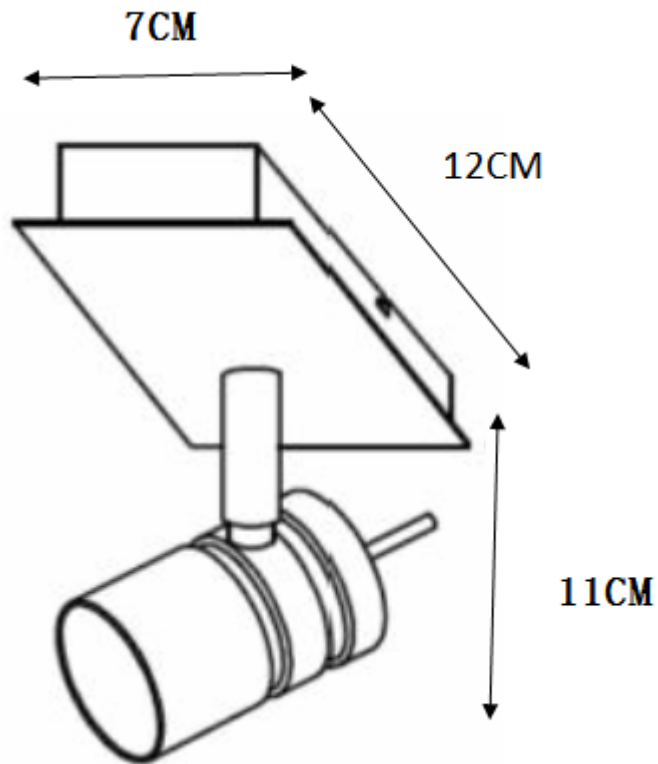

Line drawing of the item

Item number: 17990/05/31

Technical details

Materials used:	Metal
Color:	WHITE
Dimmable and how is fixture dimmable	Yes
Size:	Height: 11CM
	Length: 12CM
	Width: 7CM
	Net weight: 0.3kg
Power requirements:	220-240V~50Hz
Bulb type and maximum wattage:	GU10 LED Max.1x4.5W
Number of bulbs:	1x GU10 LED
IP degree:	IP20